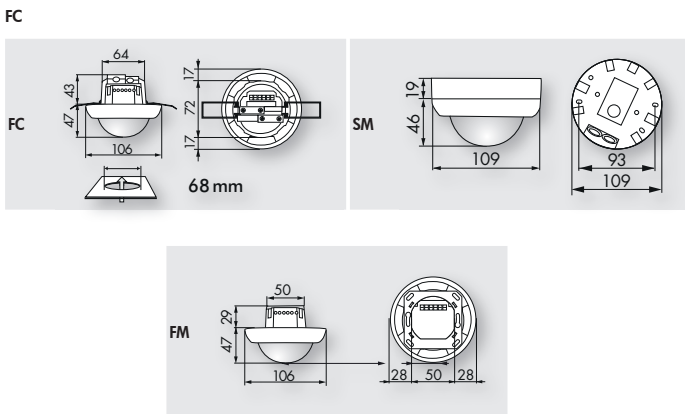

PD4N-1C-SM/-FC/-FM

i PRODUCT INFORMATION

- Ceiling motion detector with extended range
- One switching channel for operating the light
- Special optical system for detection of even the smallest movements
- Alarm pulse: protected triggering only if there are three movements recognised within 9 seconds

■ TECHNICAL DATA

- ⚡ 110-240 V AC , 50 / 60 Hz
- ⏻ ca. 0.5W
- 🌀 360°
- ⊘ 24 m across
- 📏 ⊘ 8 m towards
- 📏 ⊘ 6.4 m small movements
- 📏 IP SM= IP44 FC= IP23 FM= IP20 / Class II
- 🌡 -25 °C to +50 °C
- 📦 Housing UV- and shock resistant polycarbonate
- 📡 IR-PD3N, IR-PD-Mini
- Channel 1 (control the lighting)**
- ⚡ 2300 W, $\cos \varphi = 1$
- ⚡ 1150 VA, $\cos \varphi = 0.5$
- 🕒 30 s - 30 min or pulse
- 🌙 10 - 2000 Lux

Description	Colour	Part number
PD4N-1C-FC	white	92149
PD4N-1C-SM	white	92144
PD4N-1C-FM	white	92151
Accessory (optional)		
IR-PD3N	grey	92105
IR-PD-Mini	grey	92159
Wire basket BSK (⊘ 200 x 100)	white	92199