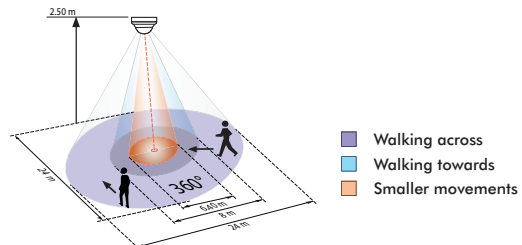

■ TECHNICAL DATA

- ⚡ 110-240 V AC , 50 / 60 Hz
- ⏻ ca. 0.5W
- 🌀 360°
- ⊘ 24 m across
- 📏 ⊘ 8 m towards
- 📏 ⊘ 6.4 m small movements
- 📏 IP SM= IP44 FC= IP23 FM= IP20 / Class II
- 🌡 -25 °C to +50 °C
- 📦 Housing UV- and shock resistant polycarbonate
- 📡 IR-PD3N, IR-PD-Mini
- Channel 1 (control the lighting)**
- ⚡ 2300 W, $\cos \varphi = 1$
- ⚡ 1150 VA, $\cos \varphi = 0.5$
- 🕒 30 s - 30 min or pulse
- 🌙 10 - 2000 Lux