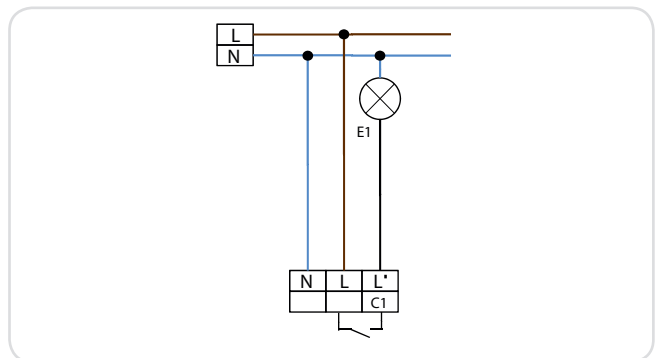

PD4N-1C-SM/-FC/-FM

i PRODUCT INFORMATION

- Ceiling motion detector with extended range
- One switching channel for operating the light
- Special optical system for detection of even the smallest movements
- Alarm pulse: protected triggering only if there are three movements recognised within 9 seconds

■ TECHNICAL DATA

- ⚡ 110-240 V AC , 50 / 60 Hz
- ⏻ ca. 0.5W
- 🌀 360°
- ⊘ 24 m across
- 📏 ⊘ 8 m towards
- 📏 ⊘ 6.4 m small movements
- 📏 IP SM= IP44 FC= IP23 FM= IP20 / Class II
- 🌡 -25 °C to +50 °C
- 📦 Housing UV- and shock resistant polycarbonate
- 📡 IR-PD3N, IR-PD-Mini
- Channel 1 (control the lighting)**
- ⚡ 2300 W, $\cos \varphi = 1$
- ⚡ 1150 VA, $\cos \varphi = 0.5$
- 🕒 30 s - 30 min or pulse
- 🌙 10 - 2000 Lux

Description	Colour	Part number
PD4N-1C-FC	white	92149
PD4N-1C-SM	white	92144
PD4N-1C-FM	white	92151
Accessory (optional)		
IR-PD3N	grey	92105
IR-PD-Mini	grey	92159
Wire basket BSK (⊘ 200 x 100)	white	92199