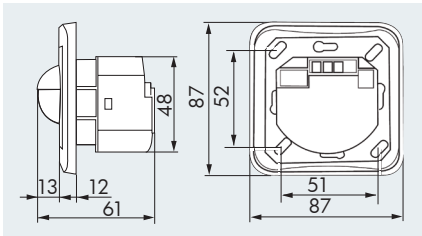

LUXOMAT® Indoor 180-R-11-48V

With acoustic-sensor

TECHNICAL DATA

- 11 - 48 VAC/DC
- 180°
- max. 10.00 m
- IP20 / Class II / CE
- L87 x W87 x D61 mm
- 25°C to +50°C
- UV- and shock-resistant Polycarbonate

PRODUCT INFORMATION

- Occupancy detector for inside use LUXOMAT® Indoor 180-R-11-48V-3A (3A-Versions) as well as Indoor 180-R-11-48V-RR (versions with reed relay, extra low-noise switching) to connect on a 11 - 48V supply (proprietary BUS-system)
- Combinable with coverings in five different colours
- For the combination with switches of leading manufacturers the enclosed additional intermediate frame can be used
- Version IP20 and IP54 (only European version – for moisture-proofs, garages, cellar steps)
- Installation either at the side of the door or above in a fixing height between 1.10m and 2.20 m
- Surface mount installation is possible with accessory SM-socket (92141)
- **Application examples:** monitoring of public lavatories, corridors, archive rooms, conference rooms
- **Coverings please order separately!**

pure white, RAL9010

SM-Socket

pure white, RAL9010

Description	Colour	Part number
Sensor insert for Indoor 180-R-11-48V-3A-FM	–	92666
Sensor insert for Indoor 180-R-11-48V-RR-FM	–	92667
Accessory for sensor insert		
Covering IP20	pure white, RAL9010	92630
Covering IP20	traffic white, RAL9016	92631
Covering IP20	cream white, RAL1013	92632
Covering IP20	silver, RAL9006	92633
Covering IP20	anthracite, RAL7021	92634
Covering IP54	pure white, RAL9010	92139
Accessory (optional)		
SM-Socket for Indoor	pure white, RAL9010	92141