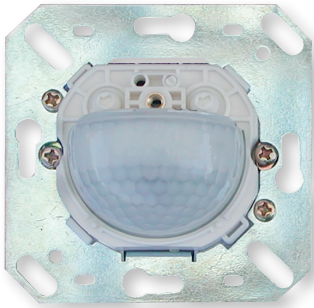

LUXOMAT® Indoor 180-R-11-48V

With acoustic-sensor

TECHNICAL DATA

- 11 - 48 VAC/DC
- 180°
- max. 10.00 m
- IP20 / Class II / CE
- L87 x W87 x D61 mm
- 25°C to +50°C
- UV- and shock-resistant Polycarbonate

Channel 1
potential-free contact NO

Version 3A: 3 A, $\cos\phi = 1$
Version RR: with reed relay, 100 mA, $\cos\phi = 1$ for extra low-noise switching

Channel 1:
15 sec. - 30 min. / Test

10 - 2000 Lux

The microphone in the Indoor 180-R-11-48V is only active after detection of motion!

PRODUCT INFORMATION

- Occupancy detector for inside use LUXOMAT® Indoor 180-R-11-48V-3A (3A-Versions) as well as Indoor 180-R-11-48V-RR (versions with reed relay, extra low-noise switching) to connect on a 11 - 48V supply (proprietary BUS-system)
- Combinable with coverings in five different colours
- For the combination with switches of leading manufacturers the enclosed additional intermediate frame can be used
- Version IP20 and IP54 (only European version – for moisture-proofs, garages, cellar steps)
- Installation either at the side of the door or above in a fixing height between 1.10m and 2.20 m
- Surface mount installation is possible with accessory SM-socket (92141)
- **Application examples:** monitoring of public lavatories, corridors, archive rooms, conference rooms
- **Coverings please order separately!**

pure white, RAL9010

SM-Socket

pure white, RAL9010

Description	Colour	Part number
Sensor insert for Indoor 180-R-11-48V-3A-FM	–	92666
Sensor insert for Indoor 180-R-11-48V-RR-FM	–	92667
Accessory for sensor insert		
Covering IP20	pure white, RAL9010	92630
Covering IP20	traffic white, RAL9016	92631
Covering IP20	cream white, RAL1013	92632
Covering IP20	silver, RAL9006	92633
Covering IP20	anthracite, RAL7021	92634
Covering IP54	pure white, RAL9010	92139
Accessory (optional)		
SM-Socket for Indoor	pure white, RAL9010	92141