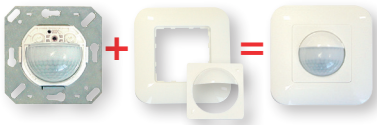

LUXOMAT® Indoor 180-R-11-48V

With acoustic-sensor

TECHNICAL DATA

- 11 - 48 VAC/DC
- 180°
- max. 10.00 m
- IP20 / Class II / CE
- L87 x W87 x D61 mm
- 25°C to +50°C
- UV- and shock-resistant Polycarbonate

Channel 1
potential-free contact NO

Version 3A: 3 A, $\cos\phi = 1$
Version RR: with reed relay, 100 mA, $\cos\phi = 1$ for extra low-noise switching

Channel 1:
15 sec. - 30 min. / Test

10 - 2000 Lux

The microphone in the Indoor 180-R-11-48V is only active after detection of motion!

PRODUCT INFORMATION

- Occupancy detector for inside use LUXOMAT® Indoor 180-R-11-48V-3A (3A-Versions) as well as Indoor 180-R-11-48V-RR (versions with reed relay, extra low-noise switching) to connect on a 11 - 48V supply (proprietary BUS-system)
- Combinable with coverings in five different colours
- For the combination with switches of leading manufacturers the enclosed additional intermediate frame can be used
- Version IP20 and IP54 (only European version – for moisture-proofs, garages, cellar steps)
- Installation either at the side of the door or above in a fixing height between 1.10m and 2.20 m
- Surface mount installation is possible with accessory SM-socket (92141)
- **Application examples:** monitoring of public lavatories, corridors, archive rooms, conference rooms
- **Coverings please order separately!**

pure white, RAL9010

SM-Socket

pure white, RAL9010

Description	Colour	Part number
Sensor insert for Indoor 180-R-11-48V-3A-FM	–	92666
Sensor insert for Indoor 180-R-11-48V-RR-FM	–	92667
Accessory for sensor insert		
Covering IP20	pure white, RAL9010	92630
Covering IP20	traffic white, RAL9016	92631
Covering IP20	cream white, RAL1013	92632
Covering IP20	silver, RAL9006	92633
Covering IP20	anthracite, RAL7021	92634
Covering IP54	pure white, RAL9010	92139
Accessory (optional)		
SM-Socket for Indoor	pure white, RAL9010	92141