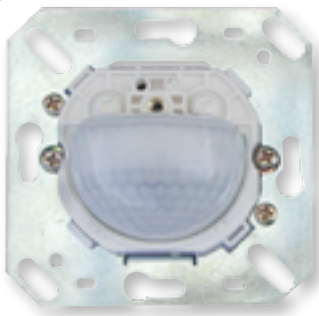

LUXOMAT® Indoor 180-SC

For staircase switches

TECHNICAL DATA

- Power supply via staircase switch (230 V)
- 180°
- max. 10.00 m
- IP20 / Class II / CE
- L 87 x W 87 x D 61 mm
- 25°C to +50°C
- UV- and shock-resistant Polycarbonate
- max. 200 mA / 230 V
- Impulse duration: 0.1 sec.
Suppression of light level threshold: 1 min. - 10 min.
- 5 - 2000 Lux

PRODUCT INFORMATION

- Motion detector as wall switch LUXOMAT® Indoor 180-SC-FM with 180° detection for control of staircase switches
- Combinable with coverings in five different colours
- For the combination with switches of leading manufacturers the enclosed additional intermediate frame be used
- Light sensor and follow-up time infinitely variable adjustable
- Installation either at the side of the door or above in a fixing height between 1.10 m and 2.20 m
- Triac version in 2-conductor engineering, without neutral conductor, for operation with staircase switches
- Surface mount installation is possible with accessory of SM-socket (92141)
- The detection area can be altered by using the included blinds at the bottom of the detector
- **Application examples:**
monitoring of staircases, long corridors – simply replace the button
- **Coverings please order separately!**

ACCESSORY (OPTIONAL)

Covering IP20

pure white, RAL9010

traffic white, RAL9016

cream white, RAL1013

anthracite, RAL7021

silver, RAL9006

Covering IP54

pure white, RAL9010

SM-Socket

pure white, RAL9010

SCT1

Blinds

Description	Colour	Part number
Indoor 180-SC, fully fitted	pure white, RAL9010	92650
Sensor insert for Indoor 180-SC-FM	–	92668
Accessory for sensor insert		
Covering IP20	pure white, RAL9010	92630
Covering IP20	traffic white, RAL9016	92631
Covering IP20	cream white, RAL1013	92632
Covering IP20	silver, RAL9006	92633
Covering IP20	anthracite, RAL7021	92634
Covering IP54	pure white, RAL9010	92139
Accessory (optional)		
SM-Socket for Indoor	pure white, RAL9010	92141
Stair light switch SCT1	white	92655