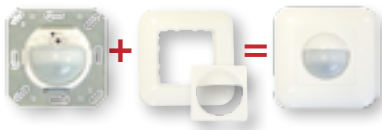

LUXOMAT® Indoor 180-SC

For staircase switches

TECHNICAL DATA

- Power supply via staircase switch (230 V)
- 180°
- max. 10.00 m
- IP20 / Class II / CE
- L 87 x W 87 x D 61 mm
- 25°C to +50°C
- UV- and shock-resistant Polycarbonate
- max. 200 mA / 230 V
- Impulse duration: 0.1 sec.
Suppression of light level threshold: 1 min. - 10 min.
- 5 - 2000 Lux

PRODUCT INFORMATION

- Motion detector as wall switch LUXOMAT® Indoor 180-SC-FM with 180° detection for control of staircase switches
- Combinable with coverings in five different colours
- For the combination with switches of leading manufacturers the enclosed additional intermediate frame be used
- Light sensor and follow-up time infinitely variable adjustable
- Installation either at the side of the door or above in a fixing height between 1.10 m and 2.20 m
- Triac version in 2-conductor engineering, without neutral conductor, for operation with staircase switches
- Surface mount installation is possible with accessory of SM-socket (92141)
- The detection area can be altered by using the included blinds at the bottom of the detector
- **Application examples:**
monitoring of staircases, long corridors – simply replace the button
- **Coverings please order separately!**

pure white, RAL9010

SM-Socket

pure white, RAL9010

SCT1

Blinds

Description	Colour	Part number
Indoor 180-SC, fully fitted	pure white, RAL9010	92650
Sensor insert for Indoor 180-SC-FM	–	92668
Accessory for sensor insert		
Covering IP20	pure white, RAL9010	92630
Covering IP20	traffic white, RAL9016	92631
Covering IP20	cream white, RAL1013	92632
Covering IP20	silver, RAL9006	92633
Covering IP20	anthracite, RAL7021	92634
Covering IP54	pure white, RAL9010	92139
Accessory (optional)		
SM-Socket for Indoor	pure white, RAL9010	92141
Stair light switch SCT1	white	92655