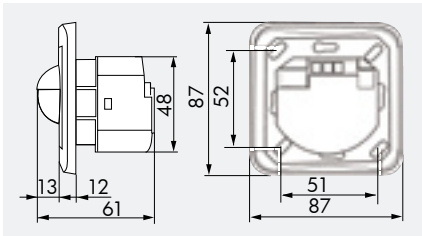

LUXOMAT® Indoor 180-SC

For staircase switches

TECHNICAL DATA

- Power supply via staircase switch (230 V)
- 180°
- max. 10.00 m
- IP20 / Class II / CE
- L 87 x W 87 x D 61 mm
- 25°C to +50°C
- UV- and shock-resistant Polycarbonate
- max. 200 mA / 230 V
- Impulse duration: 0.1 sec.
Suppression of light level threshold: 1 min. - 10 min.
- 5 - 2000 Lux

PRODUCT INFORMATION

- Motion detector as wall switch LUXOMAT® Indoor 180-SC-FM with 180° detection for control of staircase switches
- Combinable with coverings in five different colours
- For the combination with switches of leading manufacturers the enclosed additional intermediate frame be used
- Light sensor and follow-up time infinitely variable adjustable
- Installation either at the side of the door or above in a fixing height between 1.10 m and 2.20 m
- Triac version in 2-conductor engineering, without neutral conductor, for operation with staircase switches
- Surface mount installation is possible with accessory of SM-socket (92141)
- The detection area can be altered by using the included blinds at the bottom of the detector
- **Application examples:**
monitoring of staircases, long corridors – simply replace the button
- **Coverings please order separately!**

pure white, RAL9010

SM-Socket

pure white, RAL9010

SCT1

Blinds

Description	Colour	Part number
Indoor 180-SC, fully fitted	pure white, RAL9010	92650
Sensor insert for Indoor 180-SC-FM	–	92668
Accessory for sensor insert		
Covering IP20	pure white, RAL9010	92630
Covering IP20	traffic white, RAL9016	92631
Covering IP20	cream white, RAL1013	92632
Covering IP20	silver, RAL9006	92633
Covering IP20	anthracite, RAL7021	92634
Covering IP54	pure white, RAL9010	92139
Accessory (optional)		
SM-Socket for Indoor	pure white, RAL9010	92141
Stair light switch SCT1	white	92655