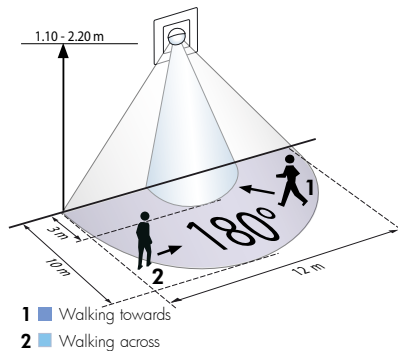

LUXOMAT® Indoor 180-SC

For staircase switches

TECHNICAL DATA

- Power supply via staircase switch (230 V)
- 180°
- max. 10.00 m
- IP20 / Class II / CE
- L 87 x W 87 x D 61 mm
- 25°C to +50°C
- UV- and shock-resistant Polycarbonate
- max. 200 mA / 230 V
- Impulse duration: 0.1 sec.
Suppression of light level threshold: 1 min. - 10 min.
- 5 - 2000 Lux

PRODUCT INFORMATION

- Motion detector as wall switch LUXOMAT® Indoor 180-SC-FM with 180° detection for control of staircase switches
- Combinable with coverings in five different colours
- For the combination with switches of leading manufacturers the enclosed additional intermediate frame be used
- Light sensor and follow-up time infinitely variable adjustable
- Installation either at the side of the door or above in a fixing height between 1.10 m and 2.20 m
- Triac version in 2-conductor engineering, without neutral conductor, for operation with staircase switches
- Surface mount installation is possible with accessory of SM-socket (92141)
- The detection area can be altered by using the included blinds at the bottom of the detector
- **Application examples:**
monitoring of staircases, long corridors – simply replace the button
- **Coverings please order separately!**