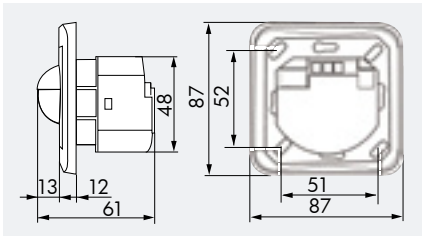

LUXOMAT® Indoor 180-M-2C

Remote controllable

TECHNICAL DATA

- 230V~ ±10%
- 180°
- max. 10.00 m
- IP20 / Class II / C€
- L87 x W87 x D61 mm
- 25°C to +50°C
- UV- and shock-resistant Polycarbonate
- IR-PD, IR-PD-Mini
- Channel 1 (control the lighting)**
- 2300 W, cosφ = 1; 1150 VA, cosφ = 0.5
- 15 sec. - 30 min. or impulse
- 5 - 2000 Lux
- Channel 2 (control HVAC)**
- Dry contact type NO, 3A, 230 V, cosφ = 1
- Alarm impulse, impulse or 5 - 120 min.

PRODUCT INFORMATION

- Remote controllable occupancy detector LUXOMAT® Indoor 180-M-2C as Master as wall switch with 180° detection area
- Combinable with coverings in five different colours
- For the combination with switches of leading manufacturers the enclosed additional intermediate frame can be used
- 2 switching channels, one to switch the lighting, the second to switch other loads e.g. HVAC by potential free relay of the detector
- The connection of an unlimited number of slaves is possible!
- Version IP20 and IP54 (only European version – for moisture-proofs, garages, cellar steps)
- Light measuring: mixed light – artificial and daylight (occupancy detector principle)
- Light sensor and follow-up time infinitely variable adjustable
- Installation either at the side of the door or above in a fixing height between 1.10 m and 2.20 m
- Surface mount installation is possible with accessory SM-socket (92141)
- **Application examples:** monitoring of public lavatories, corridors, archive rooms, conference rooms etc.
- **Coverings please order separately!**