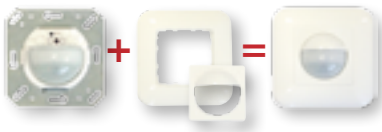

LUXOMAT® Indoor 180-M-2C

Remote controllable

TECHNICAL DATA

- 230V~ ±10%
- 180°
- max. 10.00 m
- IP20 / Class II / C€
- L87 x W87 x D61 mm
- 25°C to +50°C
- UV- and shock-resistant Polycarbonate
- IR-PD, IR-PD-Mini
- Channel 1 (control the lighting)**
- 2300 W, cosφ = 1; 1150 VA, cosφ = 0.5
- 15 sec. - 30 min. or impulse
- 5 - 2000 Lux
- Channel 2 (control HVAC)**
- Dry contact type NO, 3A, 230 V, cosφ = 1
- Alarm impulse, impulse or 5 - 120 min.

PRODUCT INFORMATION

- Remote controllable occupancy detector LUXOMAT® Indoor 180-M-2C as Master as wall switch with 180° detection area
- Combinable with coverings in five different colours
- For the combination with switches of leading manufacturers the enclosed additional intermediate frame can be used
- 2 switching channels, one to switch the lighting, the second to switch other loads e.g. HVAC by potential free relay of the detector
- The connection of an unlimited number of slaves is possible!
- Version IP20 and IP54 (only European version – for moisture-proofs, garages, cellar steps)
- Light measuring: mixed light – artificial and daylight (occupancy detector principle)
- Light sensor and follow-up time infinitely variable adjustable
- Installation either at the side of the door or above in a fixing height between 1.10 m and 2.20 m
- Surface mount installation is possible with accessory SM-socket (92141)
- **Application examples:** monitoring of public lavatories, corridors, archive rooms, conference rooms etc.
- **Coverings please order separately!**