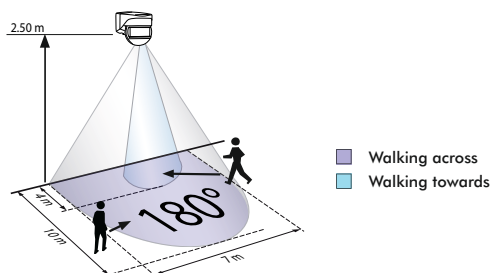

### **i** PRODUCT INFORMATION

- User-friendly mini external motion detector with 180° detection area
- Adjustable ball head
- Detection area can be restricted with blinds

### ■ TECHNICAL DATA

- ⚡ 230 V AC +/- 10 %
- ☂ 180°
- 📏 max. 10 m when walking across (tangential)
- 📦 IP44 / Class II
- 🌡 -25 °C to +50 °C
- 🛡 Housing UV- and shock resistant polycarbonate
- Channel 1 (control the lighting)**
- ⚡ 1000 W,  $\cos \varphi = 1$   
500 VA,  $\cos \varphi = 0.5$
- 🕒 4 s - 10 min
- 🌙☀ 2 - 2000 Lux