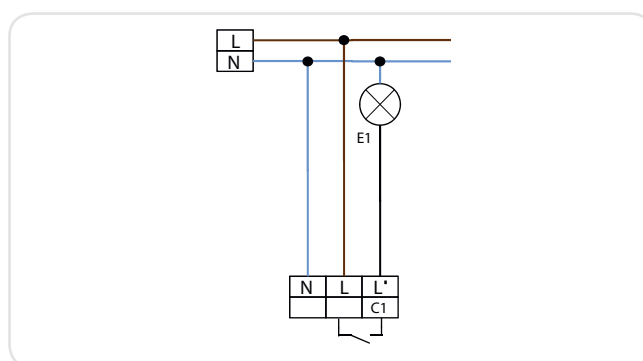

## LC-Mini 180

### **i** PRODUCT INFORMATION

- User-friendly mini external motion detector with 180° detection area
- Adjustable ball head
- Detection area can be restricted with blinds

### ■ TECHNICAL DATA

- ⚡ 230 V AC +/- 10 %
- ☂ 180°
- 📏 max. 10 m when walking across (tangential)
- 📦 IP44 / Class II
- 🌡 -25 °C to +50 °C
- 🛡 Housing UV- and shock resistant polycarbonate
- Channel 1 (control the lighting)**
- ⚡ 1000 W,  $\cos \varphi = 1$   
500 VA,  $\cos \varphi = 0.5$
- 🕒 4 s - 10 min
- 🌙☀ 2 - 2000 Lux

Description	Colour	Part number
LC-Mini 180	white	91052
LC-Mini 180	black	91072
<b>Accessory (optional)</b>		
Wire basket BSK (Ø 164 x 143)	white	92467