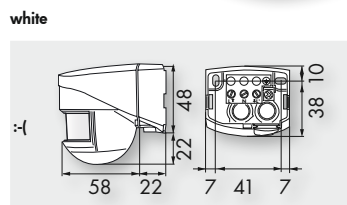

### **i** PRODUCT INFORMATION

- User-friendly mini external motion detector with 180° detection area
- Adjustable ball head
- Detection area can be restricted with blinds

### ■ TECHNICAL DATA

- ⚡ 230 V AC +/- 10 %
- ☂ 180°
- 📏 max. 10 m when walking across (tangential)
- 📦 IP44 / Class II
- 🌡 -25 °C to +50 °C
- 🛡 Housing UV- and shock resistant polycarbonate
- Channel 1 (control the lighting)**
- ⚡ 1000 W,  $\cos \varphi = 1$   
500 VA,  $\cos \varphi = 0.5$
- 🕒 4 s - 10 min
- 🌙☀ 2 - 2000 Lux